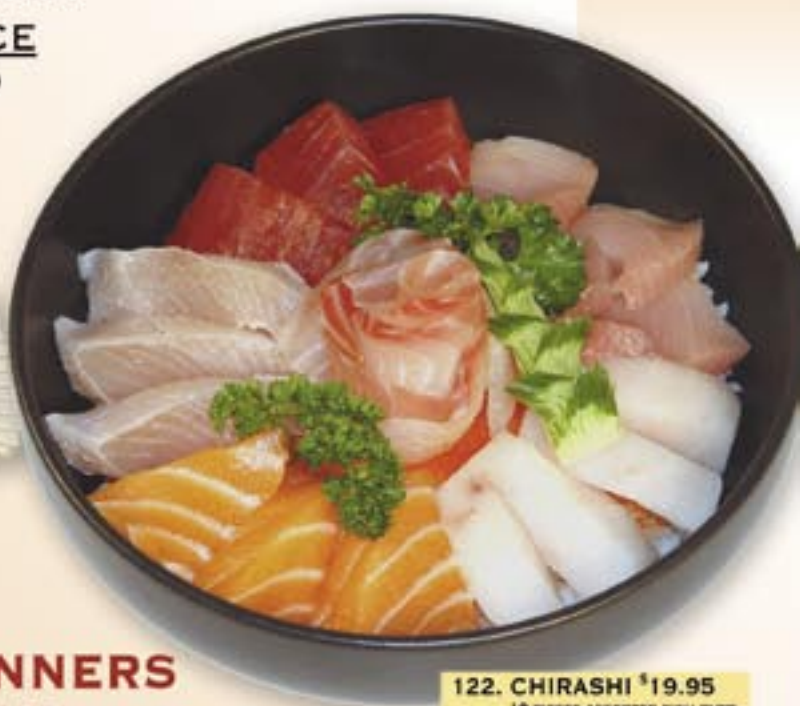

CONCH, OCTOPUS, HAMACHI, EEL, IKURA,
BABY OCTOPUS, SPICY TUNA, VOLCANO,
SCALLOP, SWEET SHRIMP

\$3.75 PER PIECE

UNI, TORO, GIANT CLAM

\$7.95 PER PIECE

BLUE FIN TORO

\$1.00

QUAIL EGG

119. SUSHI DELUXE \$21.95
SPICY TUNA ROLL 1/0 SESAME SEEDS, AND
10 PIECES SUSHI